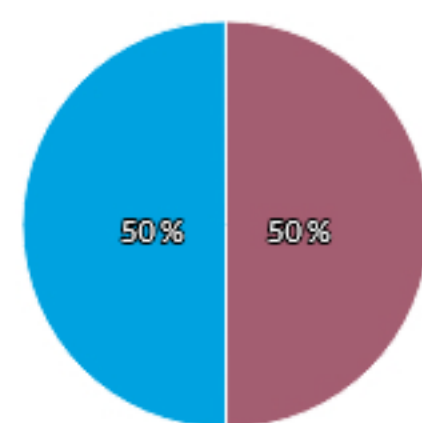

### Student background

#### Distribution of Socio-Educational Advantage (SEA)

Percentages are rounded and may not add to 100

### Students

Total enrolments: 1246

Boys 621  
Girls 625

Full-time equivalent enrolments: 1246.0

Indigenous students

Language background other than English

- Yes (13%)
- No (87%)
- Not stated (0%)

- [Terms of use](#)
- [Data access program](#)
- [Privacy](#)
- [Accessibility](#)
- [Glossary](#)