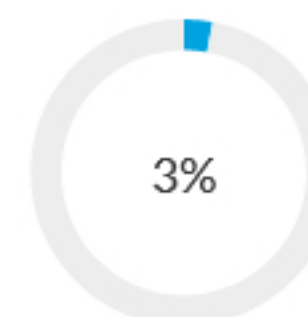

#### Distribution of Socio-Educational Advantage (SEA)

Percentages are rounded and may not add to 100

### Students

Total enrolments: 1246

Boys 621  
Girls 625

Full-time equivalent enrolments: 1246.0

Indigenous students

Language background other than English

- Yes (13%)
- No (87%)
- Not stated (0%)

- [Terms of use](#)
- [Data access program](#)
- [Privacy](#)
- [Accessibility](#)
- [Glossary](#)