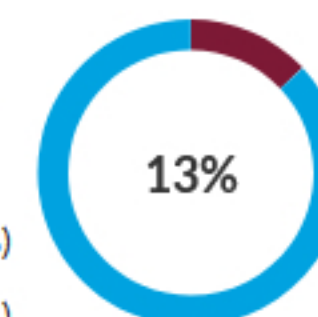

#### Distribution of Socio-Educational Advantage (SEA)

Percentages are rounded and may not add to 100

### Students

Total enrolments: 1246

Boys 621  
Girls 625

Full-time equivalent enrolments: 1246.0

Indigenous students

Language background other than English

- Yes (13%)
- No (87%)
- Not stated (0%)

- [Terms of use](#)
- [Data access program](#)
- [Privacy](#)
- [Accessibility](#)
- [Glossary](#)