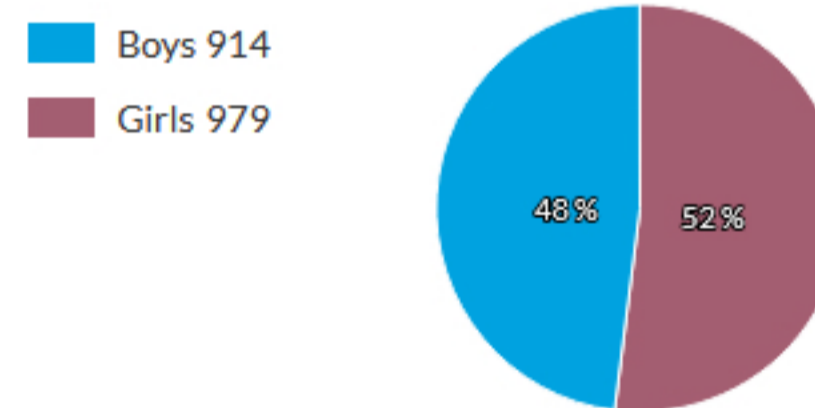

School links

- School website
- [Benowa State High School](#)
- Sector, system or association website
- [Department of Education Queensland](#)

Student background

Index of Community Socio-Educational Advantage (ICSEA)

School ICSEA value	1040
Average ICSEA value	1000
School ICSEA percentile	67

Distribution of Socio-Educational Advantage (SEA)

Students

Total enrolments: 1893

Full-time equivalent enrolments: 1893.0

- [Terms of use](#)
- [Data access program](#)
- [Privacy](#)
- [Accessibility](#)
- [Glossary](#)