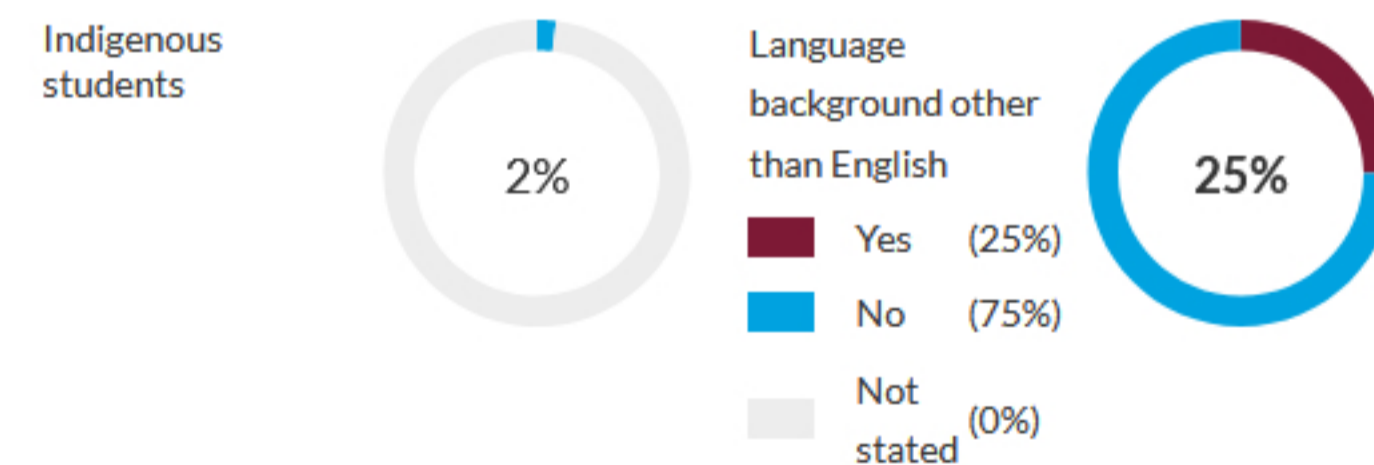

School ICSEA value	1040
Average ICSEA value	1000
School ICSEA percentile	67

Distribution of Socio-Educational Advantage (SEA)

Students

Total enrolments: 1893

Full-time equivalent enrolments: 1893.0

- [Terms of use](#)
- [Data access program](#)
- [Privacy](#)
- [Accessibility](#)
- [Glossary](#)