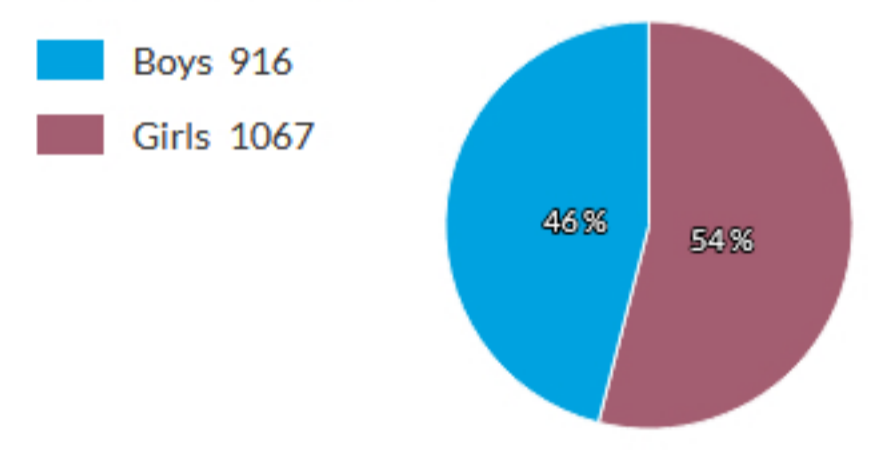

School links

- School website
[Benowa State High School](#)
- Sector, system or association website
[Department of Education Queensland](#)

Student background

Index of Community Socio-Educational Advantage (ICSEA)

School ICSEA value	1059
Average ICSEA value	1000
School ICSEA percentile	73

Distribution of Socio-Educational Advantage (SEA)

Students

Total enrolments: 1983

Full-time equivalent enrolments: 1983.0

- [Terms of use](#)
- [Data access program](#)
- [Privacy](#)
- [Accessibility](#)
- [Glossary](#)