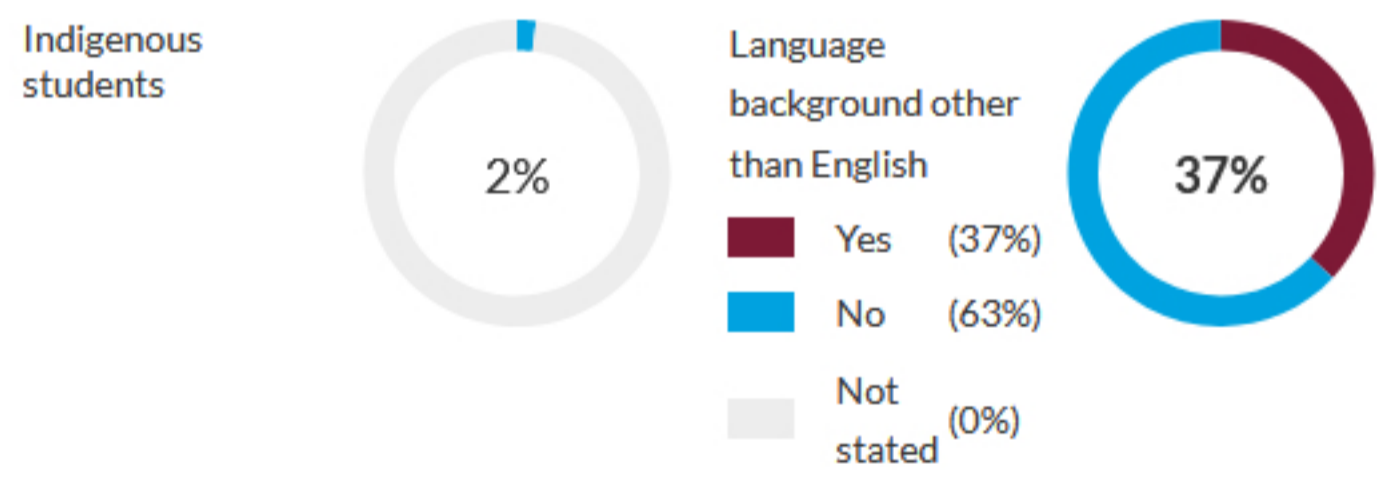

School ICSEA value	1059
Average ICSEA value	1000
School ICSEA percentile	73

Distribution of Socio-Educational Advantage (SEA)

Students

Total enrolments: 1983

Full-time equivalent enrolments: 1983.0

- [Terms of use](#)
- [Data access program](#)
- [Privacy](#)
- [Accessibility](#)
- [Glossary](#)