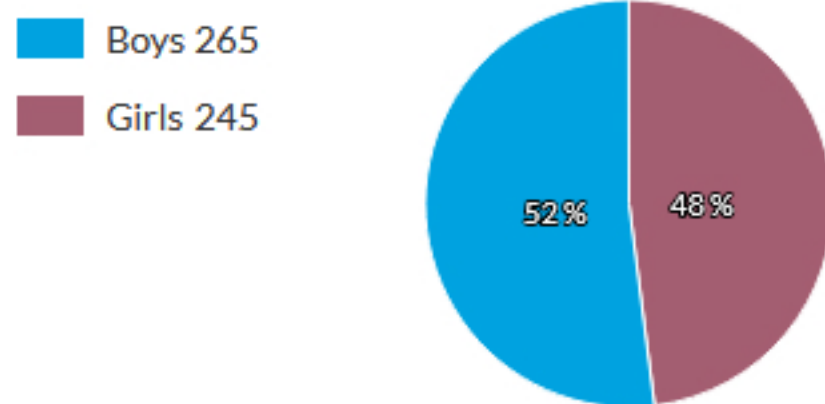

Students

Total enrolments: 510